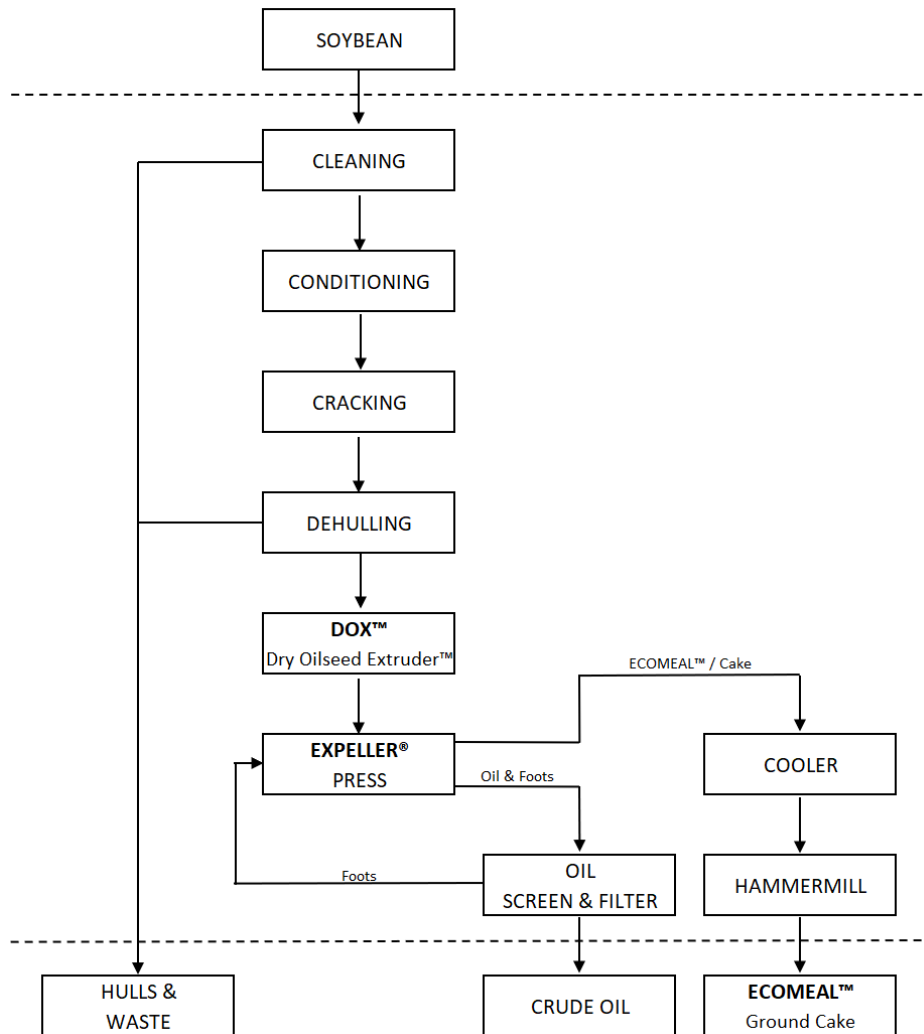

SPECIFICATIONS

	RO (%)	TIU (U/g)
ECOMEAL™ Standard	< 8%	< 10,000
Typical ⁽¹⁾	~ 5-6%	~ 6,000 - 8,000
ECOMEAL™ Organic	< 8%	< 10,000
Typical ⁽¹⁾	~ 5-6%	~ 6,000 - 8,000

PRODUCTS

PRODUCT	DESCRIPTION	WEIGHT
ECML-S-BB	ECOMEAL™ STANDARD BULK BUG	2,000 lb
ECML-S-TL	ECOMEAL™ STANDARD TRUCK LOAD	20 T MIN
ECML-O-BB	ECOMEAL™ ORGANIC BULK BUG	2,000 lb
ECML-O-TL	ECOMEAL™ ORGANIC TRUCK LOAD	20 T MIN

⁽¹⁾ Values shown are typical for ECOMEAL™ produced. Actual results may vary.

For pricing & availability visit www.andersonintl.com.

THE ANDERSON PROCESS

Some of the more common applications for ECOMOAL™ are: